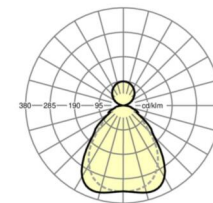

CHARACTERISTICS

Order number	46202014170
EAN number	4020863378296
Commodity code	94051190
Certification mark	IP 20, Protection class I, VDU 65° < 3000, F, Indoor, CE
Impact resistance (IK rating)	IK02
Ambient temperatur	ta 25°C
Warranty period	5 years
State funding programs	BEG - Federal funding for efficient buildings (valid only for Germany)

ELECTRICAL ENGINEERING

Controller	Electronic driver (1 pcs.)
System output	36W
Mains voltage	230V/50Hz
Circuit breakers (inrush current)	15 pieces/B10, 25 pieces/B16, 26 pieces/C10, 42 pieces/C16
Energy efficiency class/light source	B

LIGHTING TECHNOLOGY

Placement	LED, Colour rendering/Light colour CRI ≥ 80 / 4000K
Colour tolerance (MacAdam)	3SDCM
Nominal luminous flux	4938lm
LED service life	50000h L90/B10 (Tq 25°C)
Luminaire luminous efficiency	138lm/W
UGR lat./long.	16.5 / 16.1

MECHANICS

Housing colour	traffic white RAL 9016
Dimensions (LxWxH/DxH)	1250mm x 321mm x 24mm
Weight (net)	4.9kg
Type of installation	Pendant individual mounting, Pendant light strip mounting

Dimensions

L	1250 mm	Length
B	321 mm	Width
H	24 mm	Height
A1	700 mm	Mounting distance single mounting
P min	150 mm	Minimum suspension length
P max	1900 mm	Maximum suspension length

DEEP-LINK

<https://www.regiolum.de/en/article/46202014170>